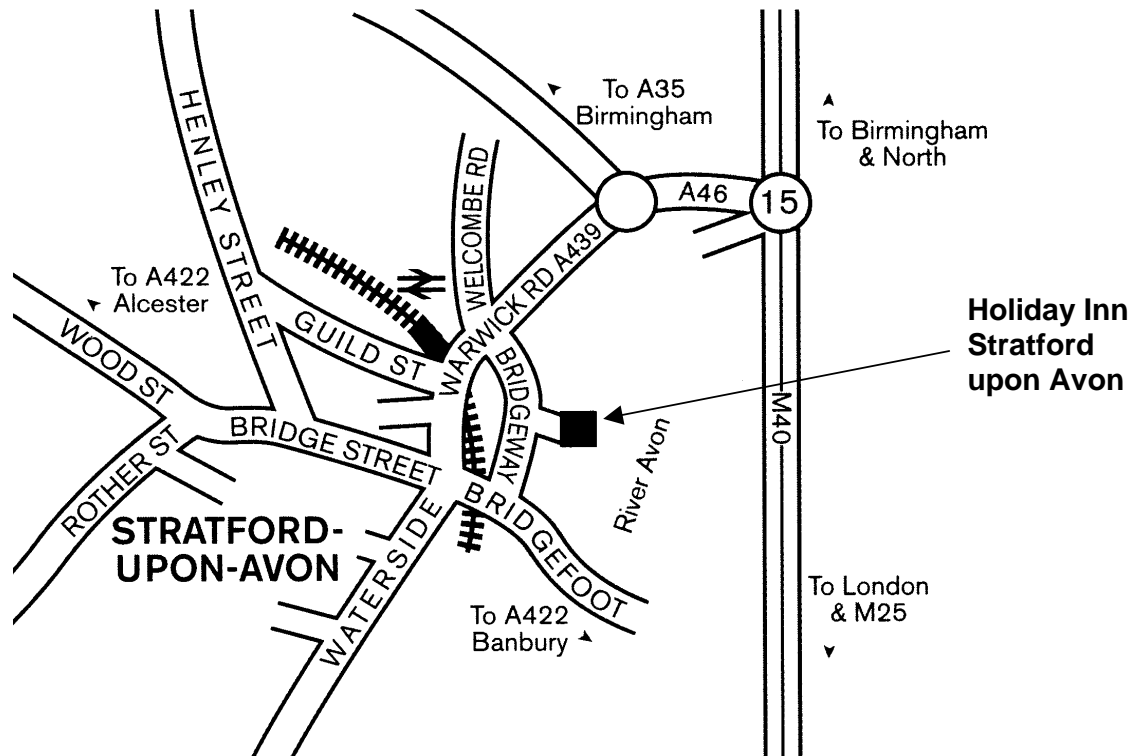

## From M40:

M40 to junction 15. Take the A46 to Stratford. After approximately 2 miles (at the first island) take the left fork A439 to Stratford. Continue for about 4 miles, you will pass the 'Welcome to Stratford' sign and after 1 mile the road bears hard left onto Bridgeway. Keep in the left hand lane. The hotel entrance is approximately 200 metres on the left.

## From Other Routes:

Follow signs for A439/M40. You will filter onto a ring road marked 'Leisure Centre'. Follow this onto Bridgeway and look for the hotel entrance on the left.

## By Rail:

The nearest train station is Stratford-upon-Avon and is about 1 mile from the hotel. Warwick Parkway Railway Station is 7 miles from Stratford and is approximately £15 - £18 in a taxi.